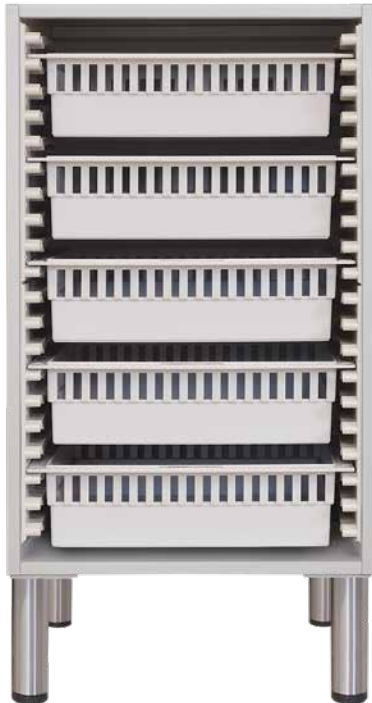

# Technical data sheet

Reference: **60510**

ISO modular base cabinet

- Stratified panels with plasticized coating
- Open cabinet
- Side panels made of recyclable ABS by injection moulding system, to guarantee a constant wall thickness, 80% opening, 25° inclination
- 5 ISO baskets 400 x 450 x 100 mm
- Adjustable stainless steel legs

- Length: 60 cm
- Width: 45 cm
- Height: 85 cm
- Legs height: 15 cm

▪ 450 x 400 mm