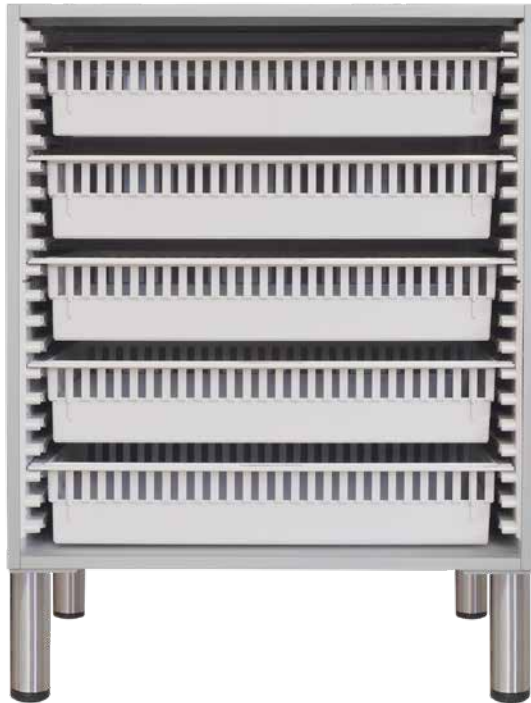

Technical data sheet

Reference: 60110

ISO modular base cabinet

- Stratified panels with plasticized coating
- Open cabinet
- Side panels made of recyclable ABS by injection moulding system, to guarantee a constant wall thickness, 80% opening, 25° inclination
- 5 ISO baskets 600 x 400 x 100 mm
- Adjustable stainless steel legs

- Length: 60 cm
- Width: 65 cm
- Height: 85 cm
- Legs height: 15 cm

- 600 x 400 mm