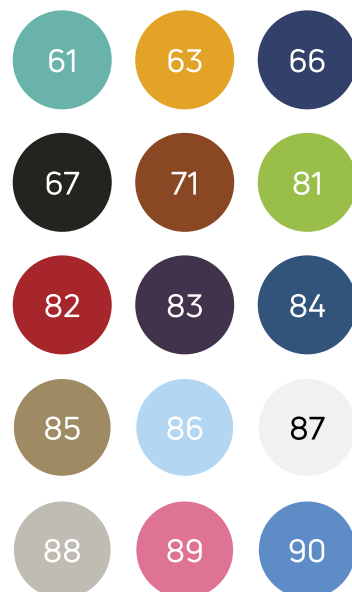

# Technical data sheet

Reference: 23165

Surgeon stool

**IMPORTANT!:**  
Finishing BLACK colour will be applied if not specified otherwise.

- Adjustable height by chromed gas cylinder, can be locked in different height
- Synthetic and fireproof M2 upholstered in leather seat, high density 40Kg/m<sup>3</sup>
- Polypropylene backrest, synthetic and fireproof M2 upholstered in leather, adjustable height and depth
- Aluminium base  $\varnothing$  490 mm
- Five rolling wheels  $\varnothing$  50 mm. Nylon
- Load capacity: 150 kg

- Backrest dimensions: 41 x 10 cm
- Seat dimensions:  $\varnothing$  34 cm
- Minimum height: 55 cm
- Maximum height: 74 cm